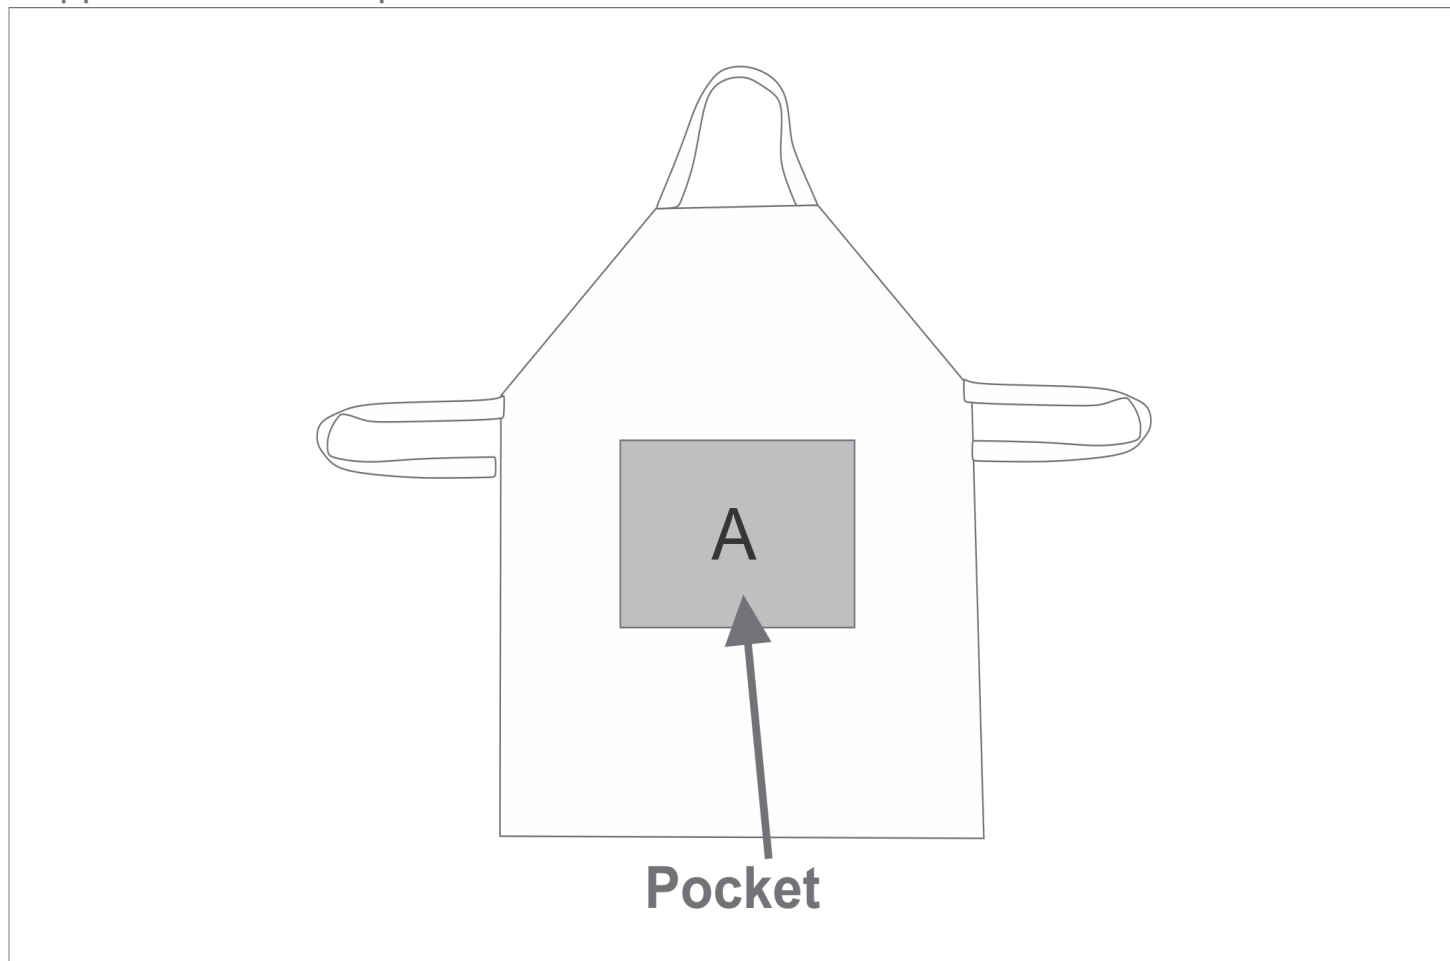

HC-HP-5-G

Hoppla Grillmaster Apron

Need to know:

Includes 1-Position Sublimation (setup fees apply)

- Please Note: We cannot guarantee 100% logo Alignment on all Brandable Panels.

Branding Options:

Position	Branding Method (Branding Code)	No. of Colours	Dimension
A	Custom Sublimation A (CPSUB-A)	Full Colour	310mm wide x 230mm high